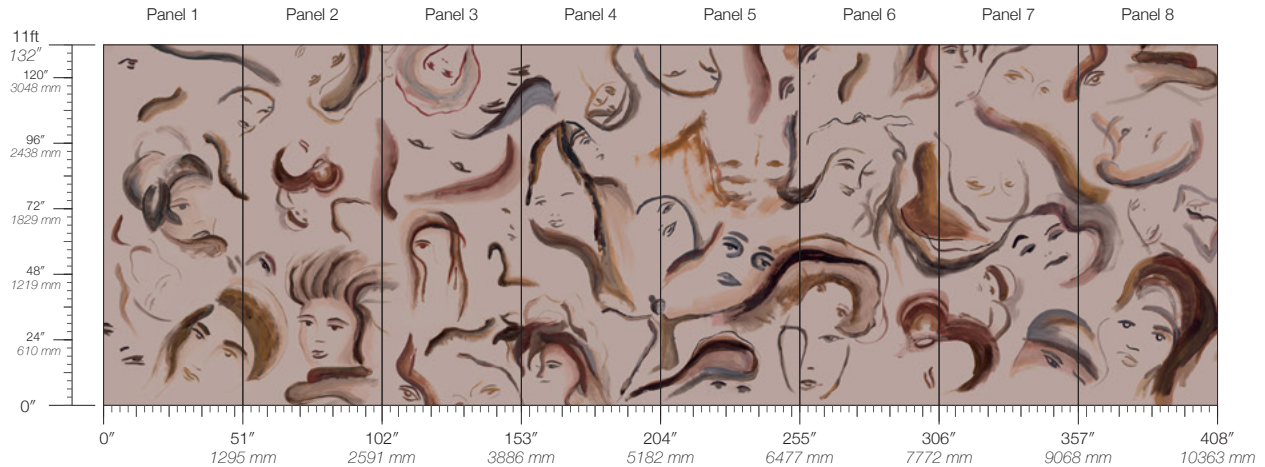

Calico

MUSE

Tear Sheet

Muse is a celebration
of the feminine in
all of its forms.

ADA

CLEO

COCO

MARIE

SIMONE

VERSA

Muse Ada

Suitable for residential and commercial projects

COLOR
Ada

ITEM
2901

CONTENT
Type II Vinyl

PANEL WIDTH
51" / 1295 mm trimmed

PANEL HEIGHT
132" / 3353 mm standard

REPEAT
Non-repeating

STOCK
Made to order

LEAD TIME
4 weeks to print

MINIMUM
1 panel

PRICE
Available upon request

ORIGIN
USA

DETAILS
Custom options available

ENVIRONMENTAL
Low VOC
Cadmium & Lead Free
Formulation

SPECS
Commercial Vinyl face
Polyester/Cotton woven backing
20 oz per linear yard
620 g per linear meter
Woven surface texture

TESTING
(US) ASTM E84 Adhered Class A
(EU) EN 15102 Class B, s2
(CN) CAN/ULC-S102.2 Class A
CCC-W-408D Type II
WA Specification W-101 Type II
NFPA 286 Corner Burn Test Class A